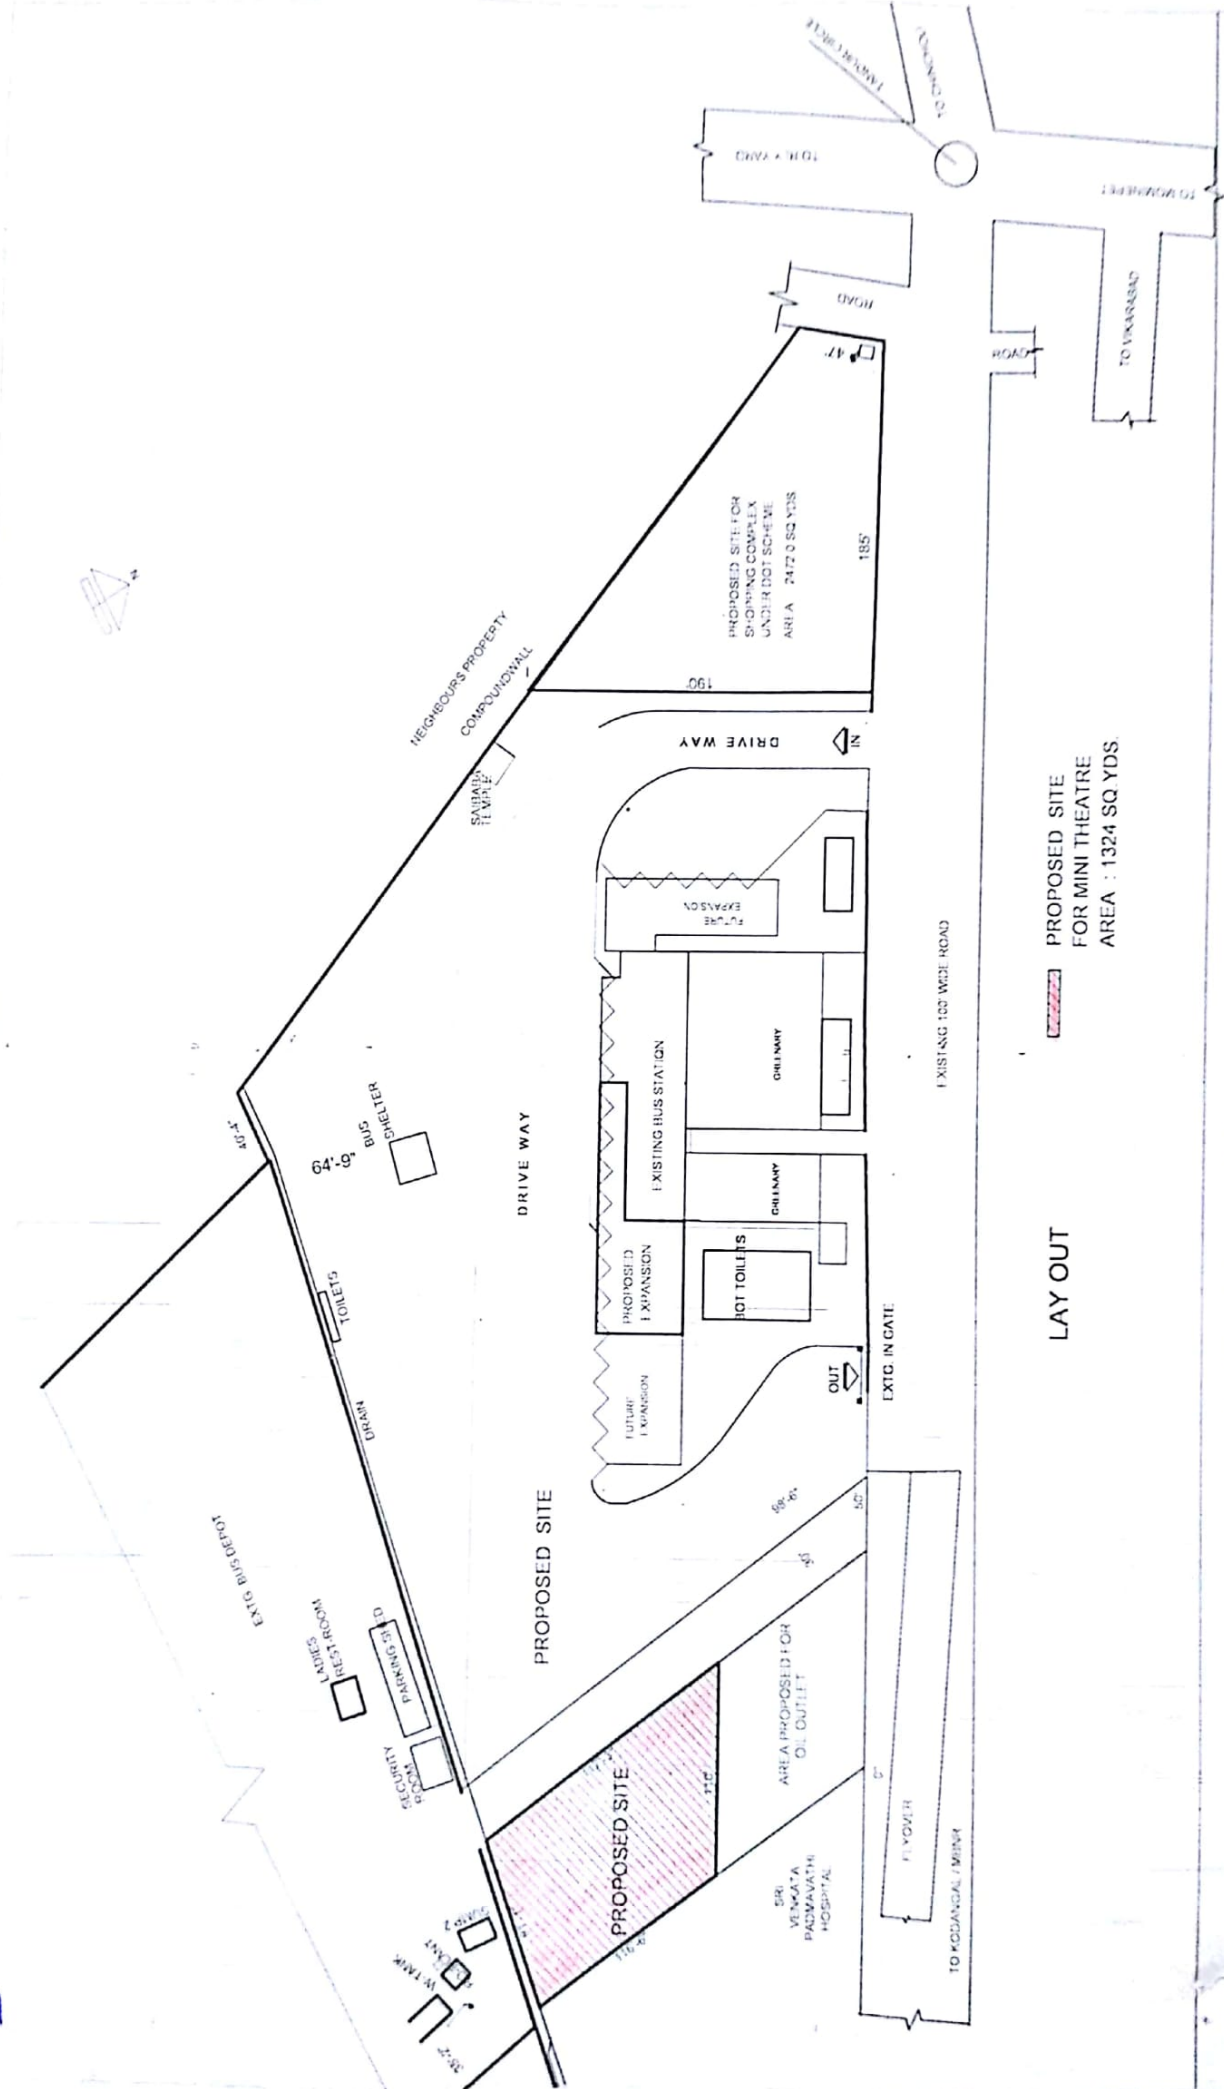

103

 PROPOSED SITE
 FOR MINI THEATRE
 AREA : 1324 SQ YDS.

LAY OUT

BUS STATION AT TANDUR - RR DIST.