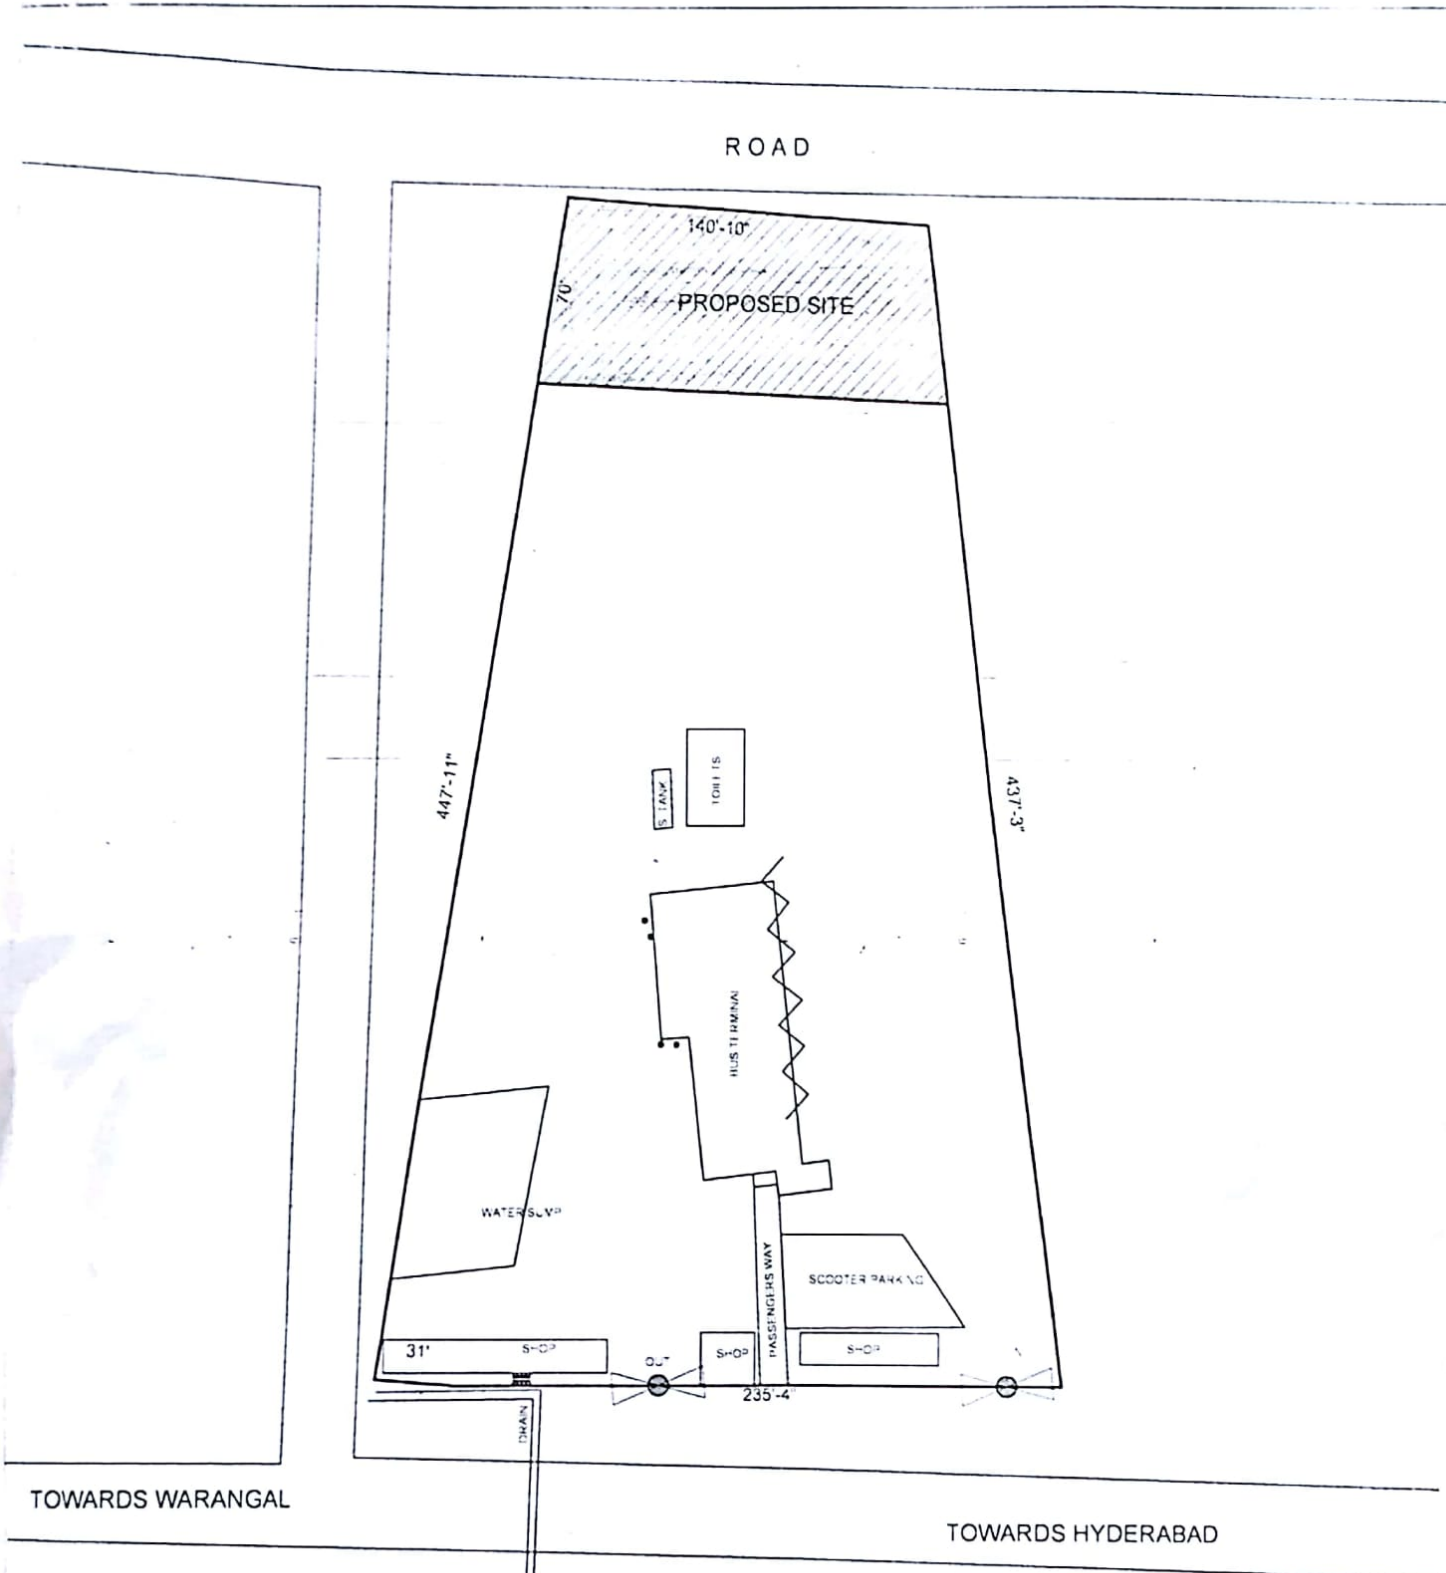

ROAD

TOWARDS WARANGAL

TOWARDS HYDERABAD

 PROPOSED SITE  
 FOR MINI THEATRE  
 AREA : 1111 SQ.YDS.

BUS STATION AT STATION GHANPUR - WL DIST.