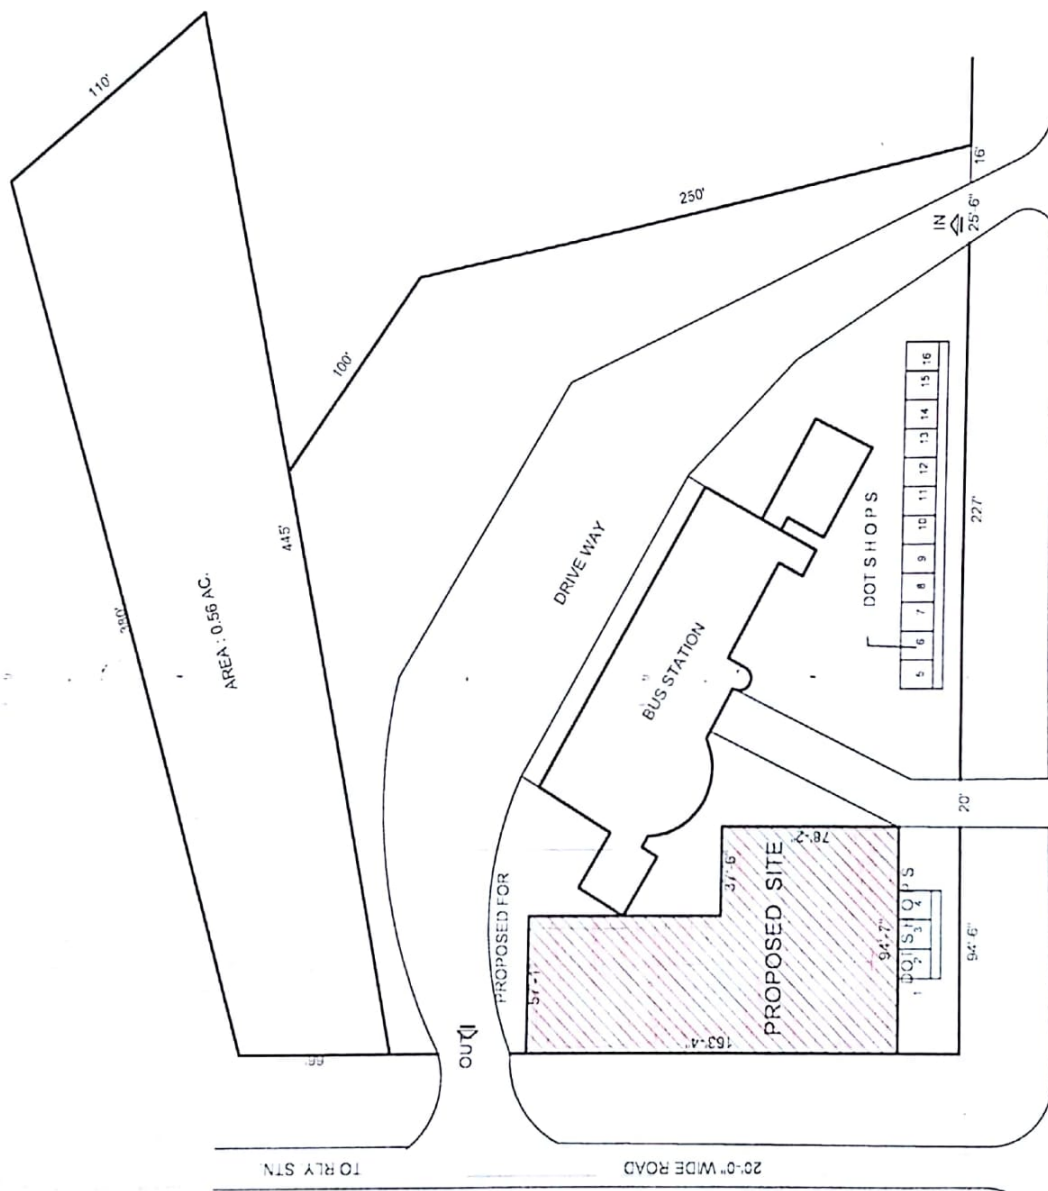

202

PROPOSED SITE  
FOR MINI THEATRE  
AREA : 1,361.0SQ.YDS.

LAYOUT

# BUS STATION AT PEDDAPALLI