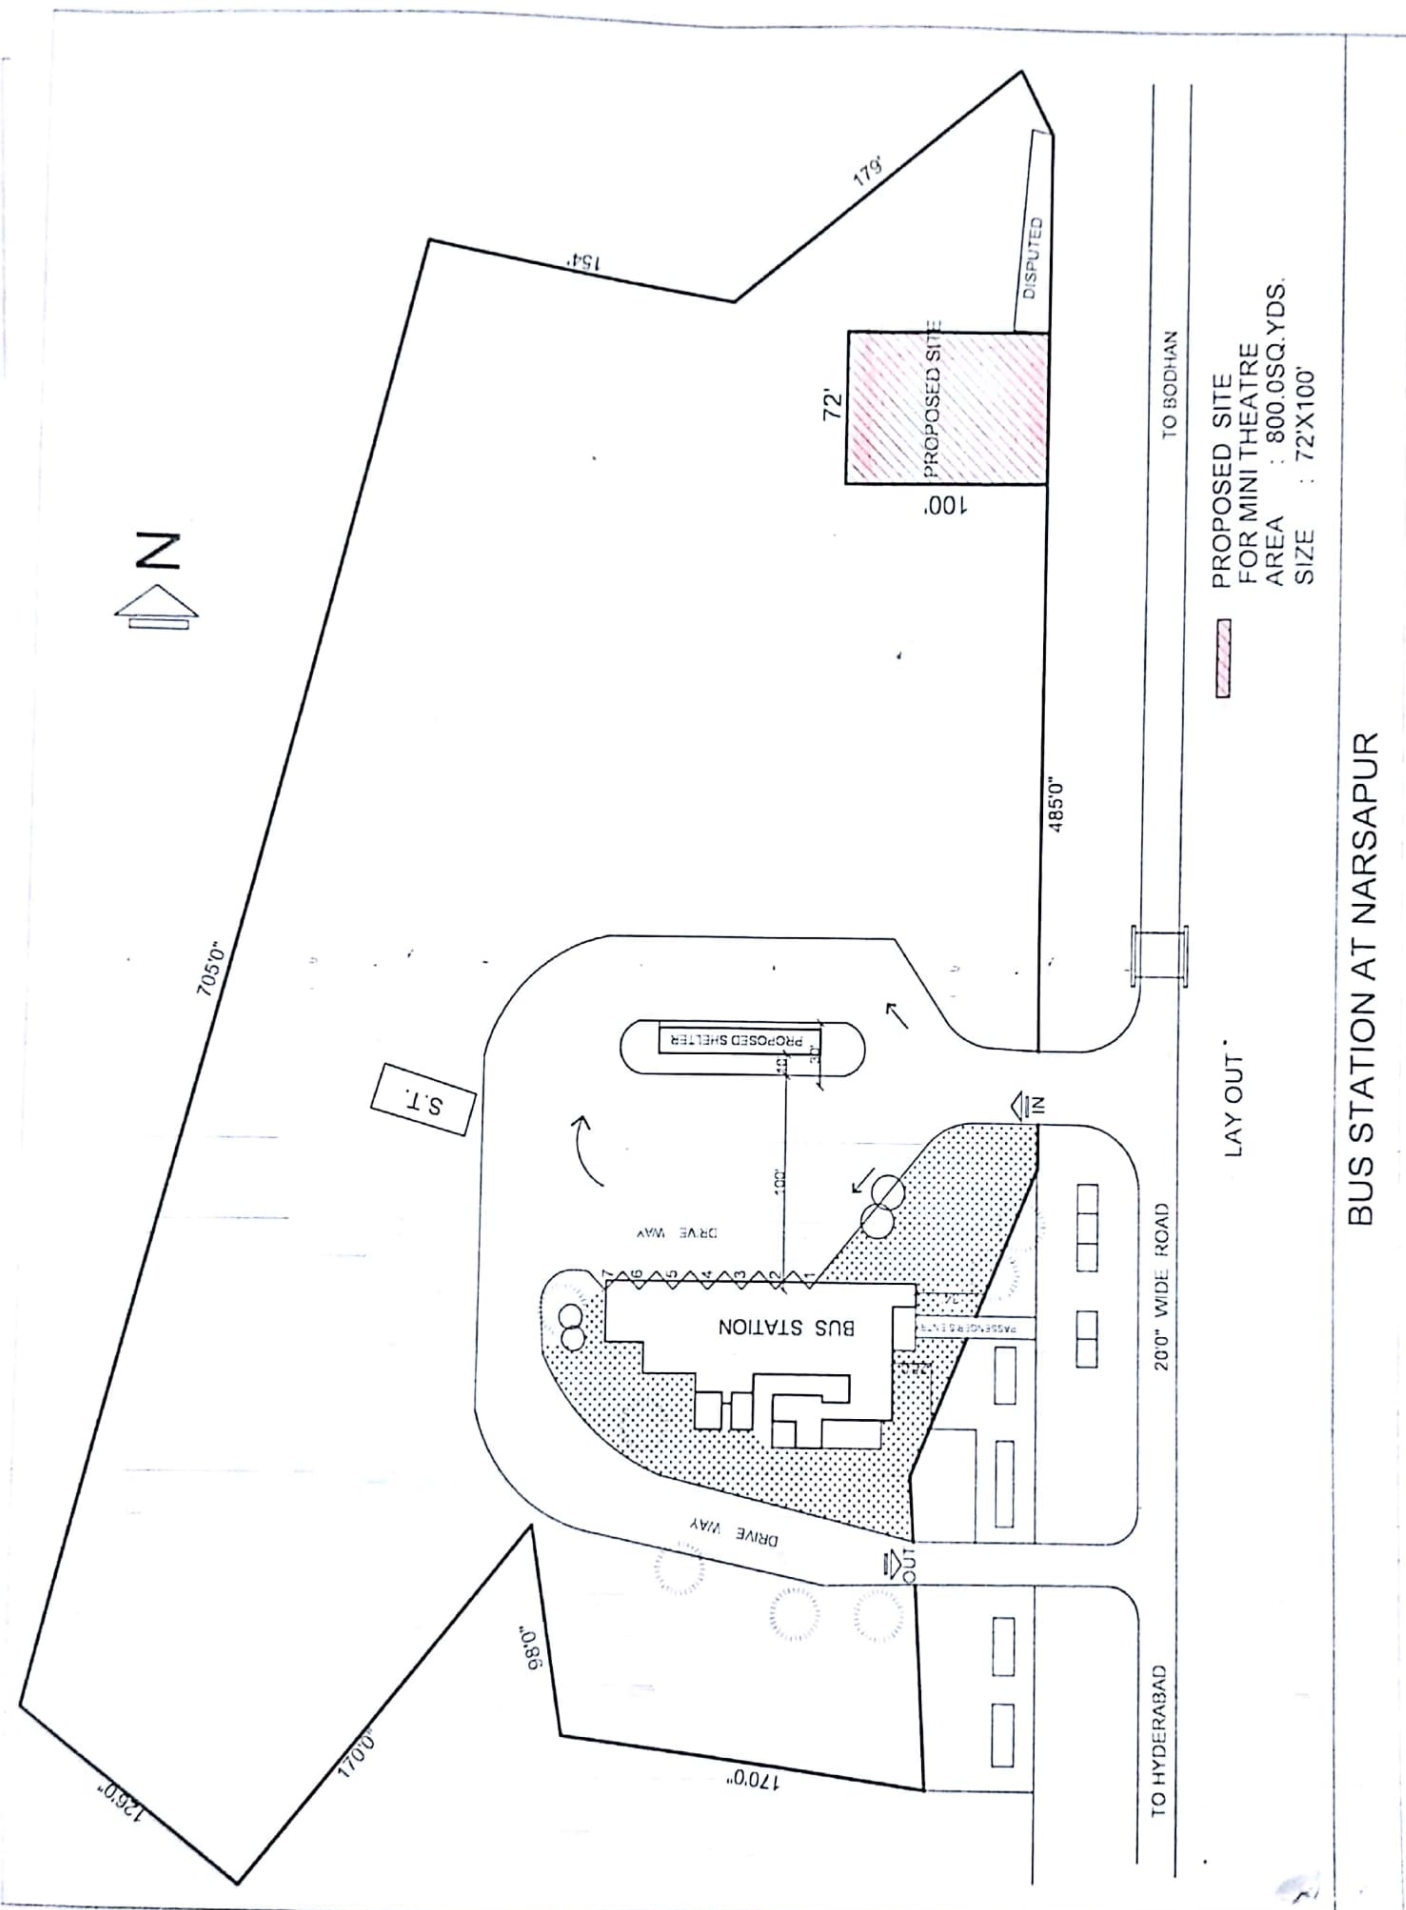

199

PROPOSED SITE
 FOR MINI THEATRE
 AREA : 800.05Q.YDS.
 SIZE : 72'X100'

LAY OUT

BUS STATION AT NARSAPUR