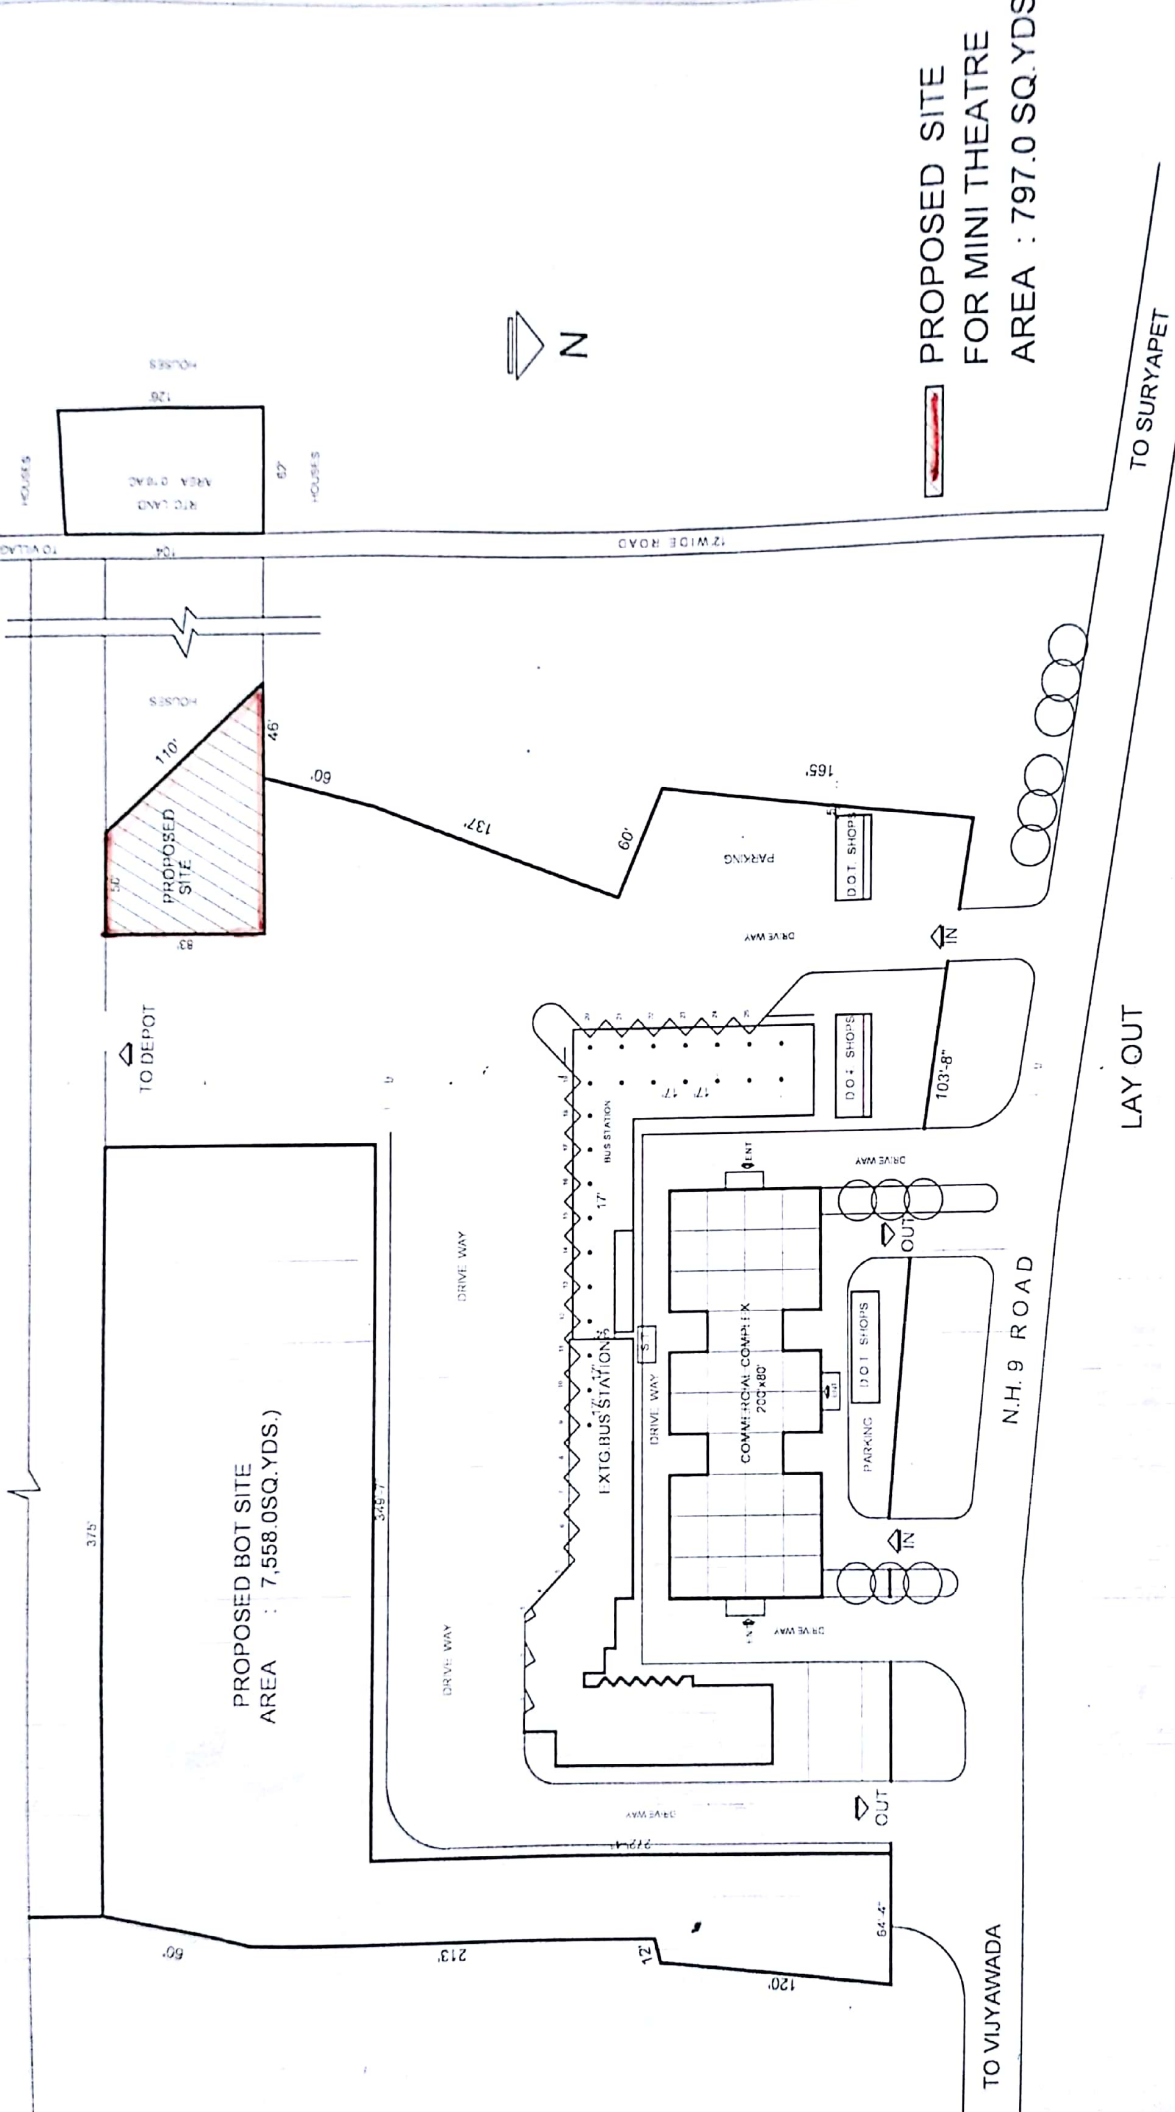

BUS DEPOT

LAY OUT

BUS STATION AT KODADA

PROPOSED SITE
FOR MINI THEATRE
AREA : 797.0 SQ. YDS.